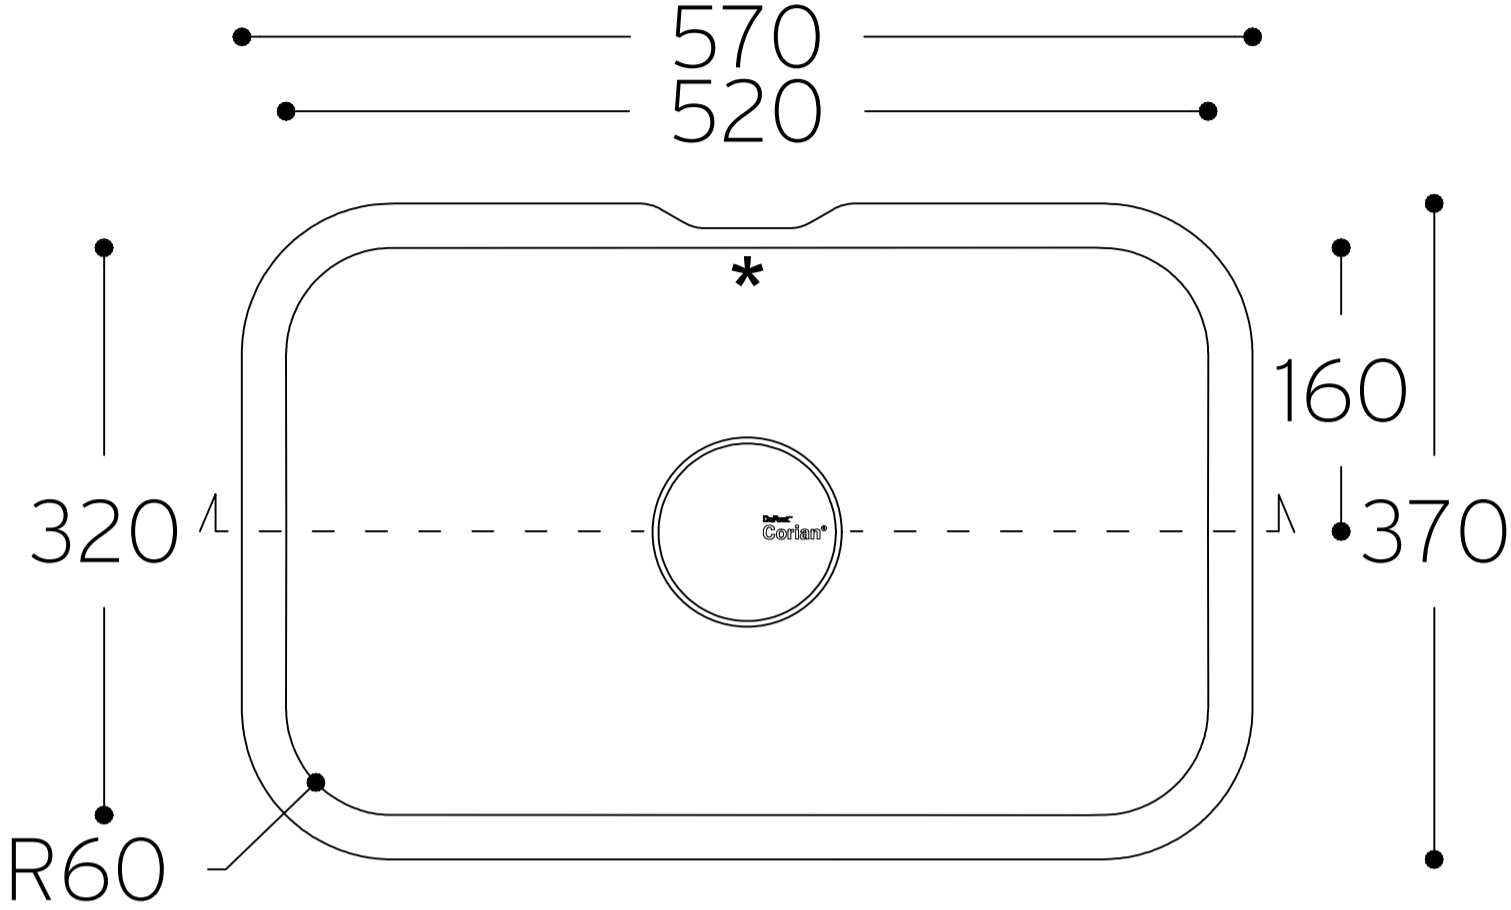

Serenity 7530

TOP VIEW

* overflow

CROSS-SECTION

All dimensions in mm