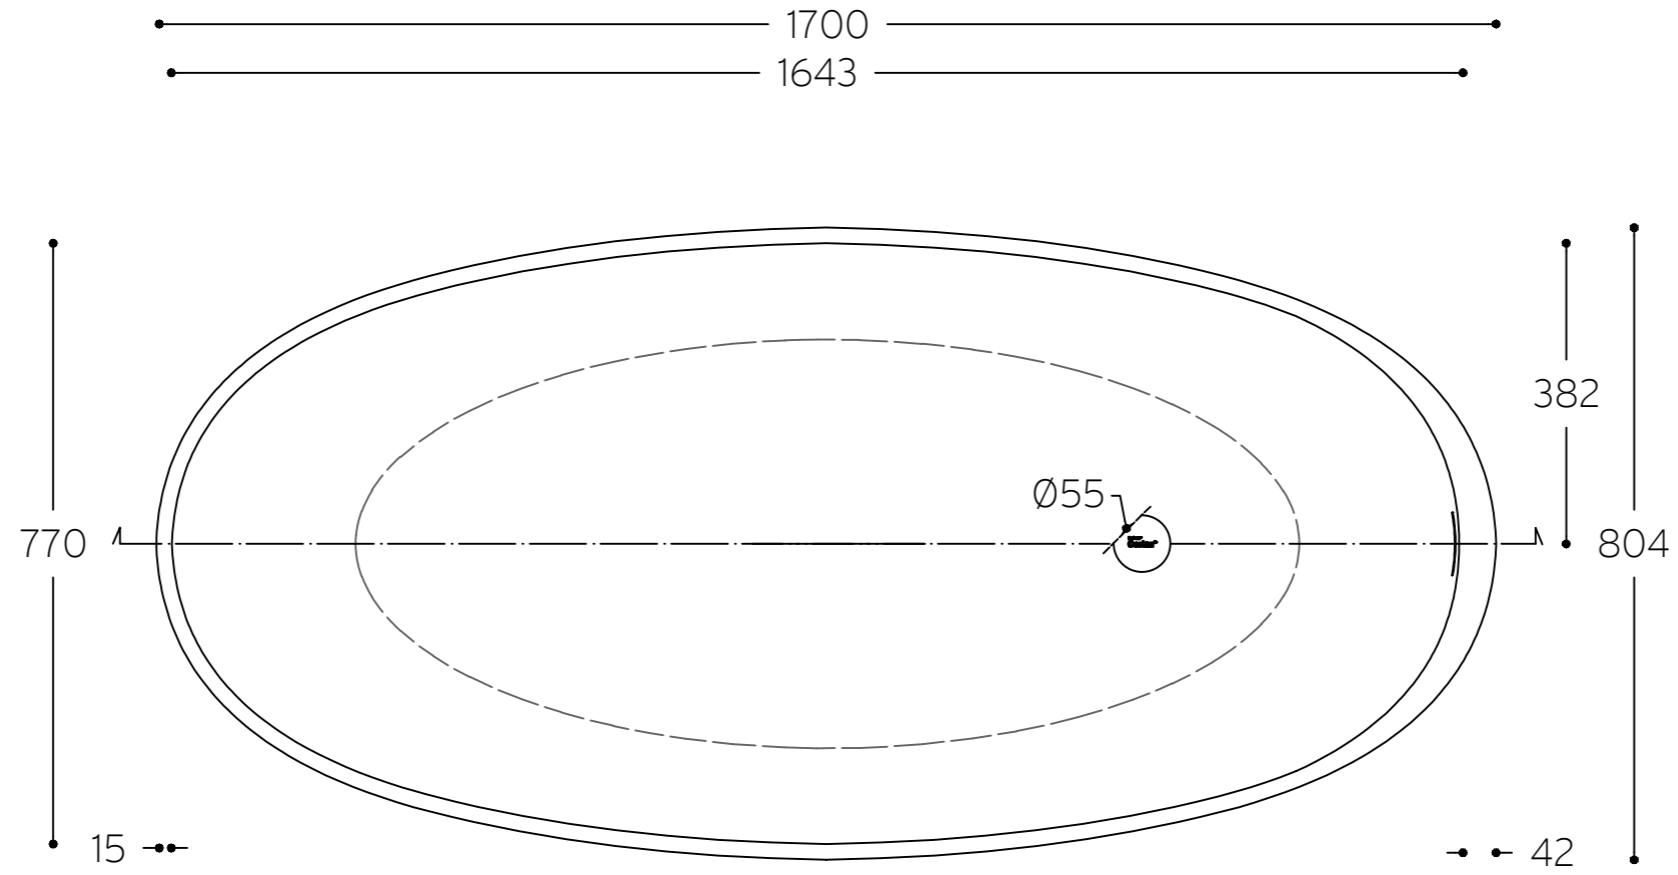

DELIGHT 8430

TOP VIEW

CROSS-SECTION

All dimensions in mm